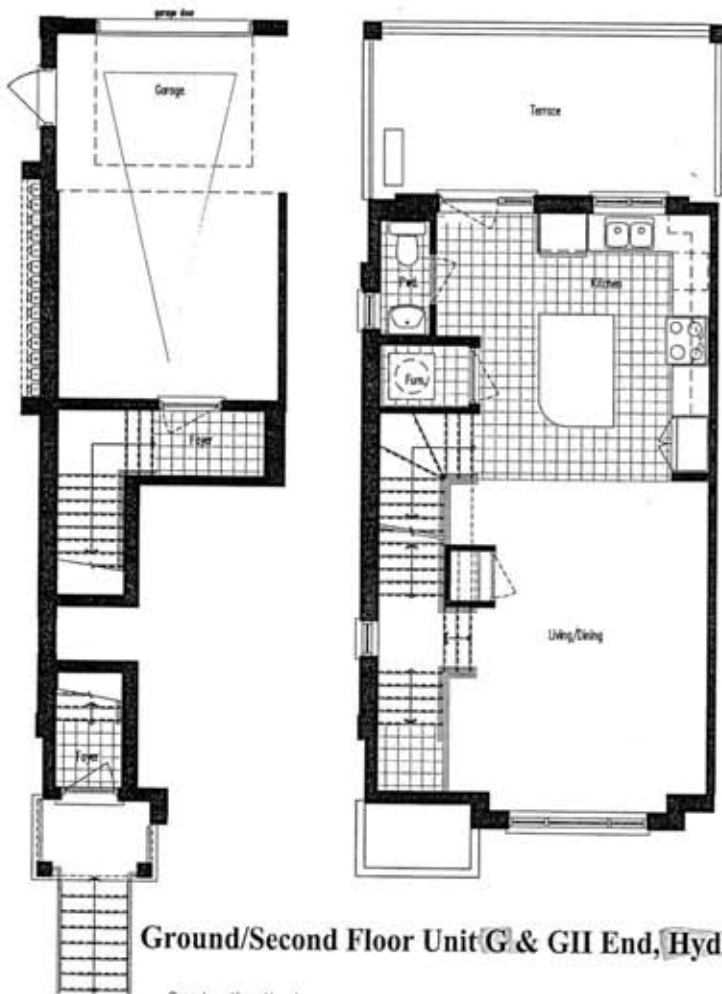

# FIRST HOME LONG VALLEY ROAD

Winston Churchill &  
Thomas

Mississauga, Ontario

Construction Numbers

BLOCK 6 6

BLOCK 7 12

BLOCK 8 13

BLOCK 9 29

BLOCK 10 30

All areas and stated room dimensions are approximate. Floor area measured in accordance with TARION bulletin 22. Actual living areas will vary from floor areas stated. The purchaser acknowledges that the actual unit purchased may be a reversed layout to the plan shown.