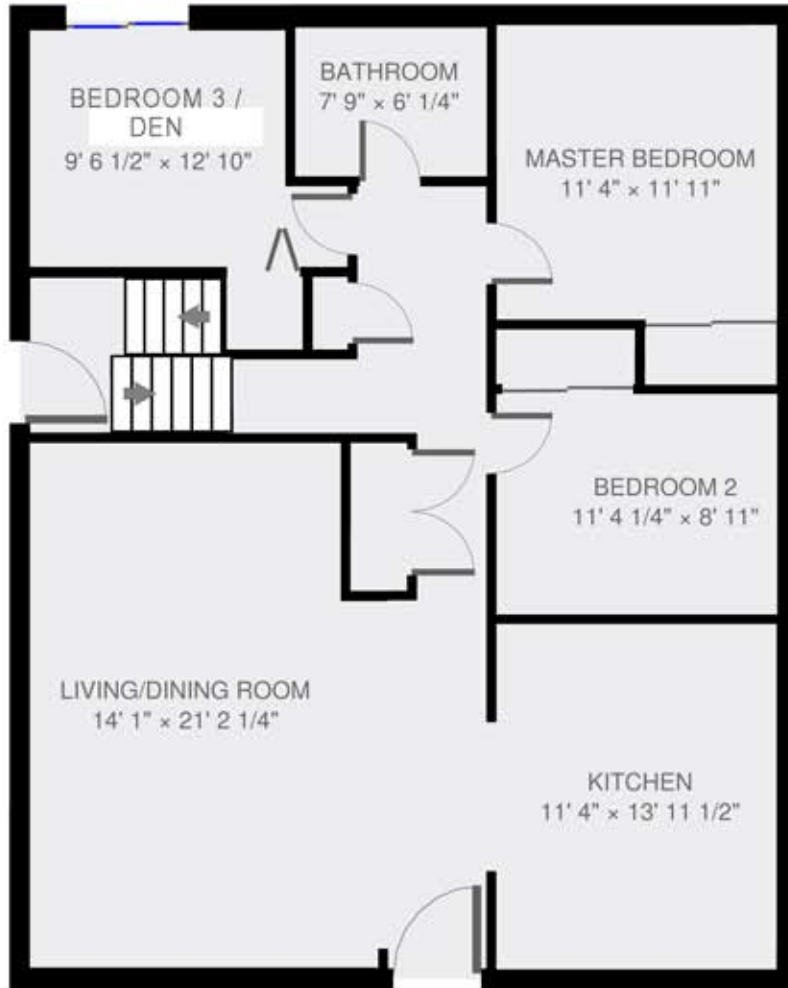

1st Floor

159 Toris Ct. Oakville

1833 sq ft

THIS FLOORPLAN IS PROVIDED WITHOUT WARRANTY OF ANY KIND. SENSOPIA DISCLAIMS ANY WARRANTY INCLUDING, WITHOUT LIMITATION, SATISFACTORY QUALITY OR ACCURACY OF DIMENSIONS.

Basement

159 Toris Ct. Oakville

1833 sq ft

THIS FLOORPLAN IS PROVIDED WITHOUT WARRANTY OF ANY KIND. SENSOPHIA DISCLAIMS ANY WARRANTY INCLUDING, WITHOUT LIMITATION, SATISFACTORY QUALITY OR ACCURACY OF DIMENSIONS.