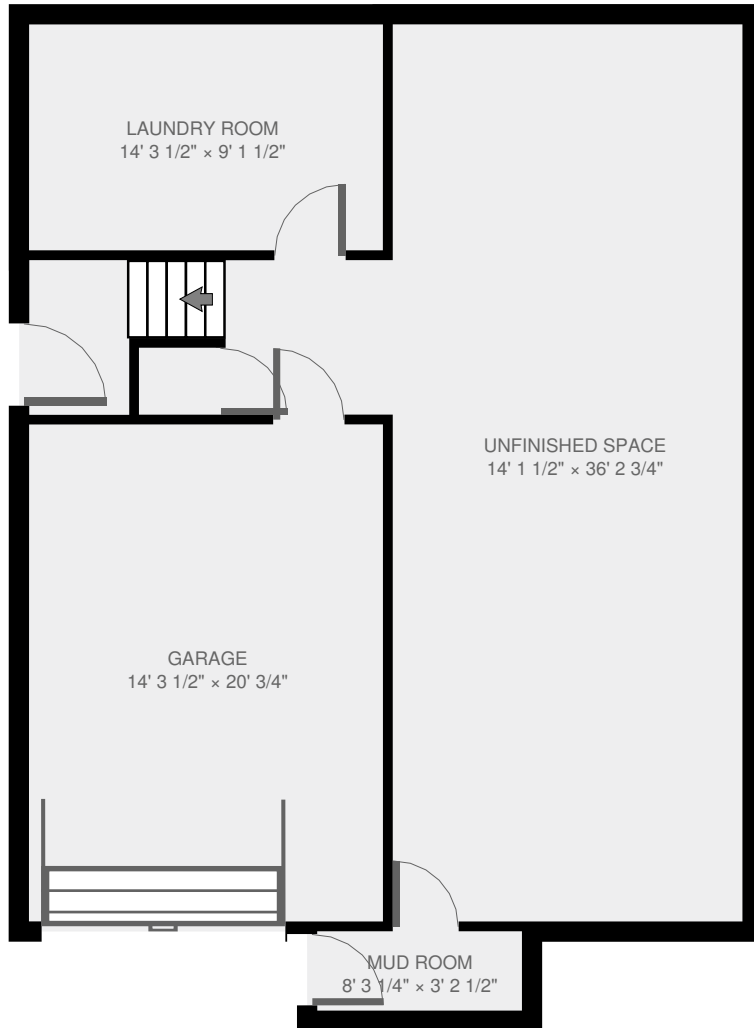

1st Floor

159 Toris Ct. Oakville

1833 sq ft

THIS FLOORPLAN IS PROVIDED WITHOUT WARRANTY OF ANY KIND. SENSOPIA DISCLAIMS ANY WARRANTY INCLUDING, WITHOUT LIMITATION, SATISFACTORY QUALITY OR ACCURACY OF DIMENSIONS.

Basement

159 Toris Ct. Oakville

1833 sq ft

THIS FLOORPLAN IS PROVIDED WITHOUT WARRANTY OF ANY KIND. SENSOPHIA DISCLAIMS ANY WARRANTY INCLUDING, WITHOUT LIMITATION, SATISFACTORY QUALITY OR ACCURACY OF DIMENSIONS.